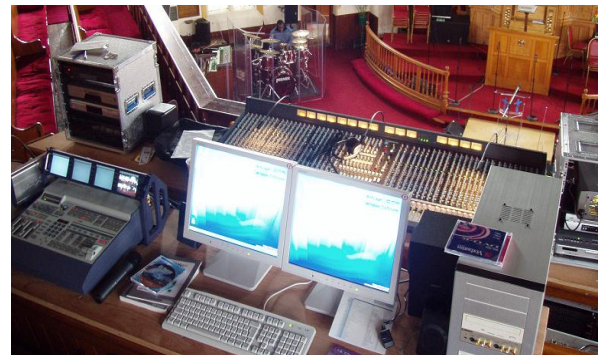

CREATIVE AUDIO-VISUAL SOLUTIONS

CREATIVE at work

New Testament Assembly, SW17

Creating the Complete Solution

The main church showing six flown Electrovoice SX300 speakers with two 2 x 18" subwoofers below – powered and controlled by EV and DBX amplification and processing.

An Allen & Heath ML4000 48 Channel Mixing Console is the nerve centre for the audio system. It offers VCA and Group Busses, LCR Control, Matrix Outputs, 12 Monitor Auxiliaries, PC Snapshot Memories and pristine sound quality.

At the New Testament Assembly Church, SW17, Creative Audio-Visual Solutions were commissioned to supply and install probably the most advanced and comprehensive installation within a Church in the United Kingdom. With the support of many of the leading manufacturers in audio, audio-visual and reprographics, Creative were able to offer the complete solution to assist this prospering Church to further growth and development in all areas of Worship and Ministry. Here we examine the many facets of this installation and assess the benefits of Churches using one forward thinking company to supply the complete solution for all their future requirements.

With such an advanced audio-visual system in place, NTA wanted to be able to produce and distribute their own DVDs. Here you can see the Datavideo SE-800 vision mixer (used to monitor and record the various camera inputs to hard disk) linked to a custom designed recording and editing suite using Adobe Premiere and DVStorm software. Below is a Sony remote camera discreetly installed for close-ups of Baptisms and on-stage Ministry. Two further 'roving' semi-professional DV cameras were supplied to cope with all other requirements. Custom AV optimised laptop installed with Songpro V4 song management software also shown.